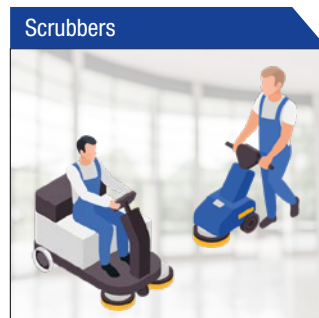

Robust design and long service life

Long product availability

” Better together

- » Drive solutions from 1 to 5,000 W output power
- » Our smart drives in combination with a hub gearbox are perfectly suited as traction drives for autonomous, mobile cleaning machines
- » MAE's Thru-Flow and By-Pass blowers – as DC and AC versions, brushed and brushless, have been used for many years by renowned manufacturers
- » User-friendly – of course! Our products for household and cleaning appliances are compact and particularly quiet

” Our drives in use

MAE Lifestyle & Cleaning

Cleaning Robots

Scrubbers

Wet Vacuum Cleaners

Vacuum Cleaner

Air Purifier

Kitchen Appliances